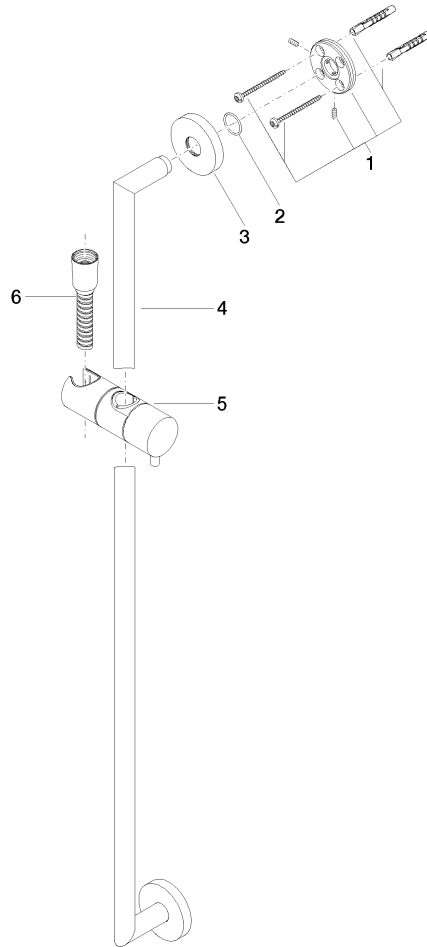

Shower set without hand shower - Chrome

TARA

26 413 625

Fits: TARA, META

- slide bar
- Pipe diameter 18 mm
- rosette Ø 55 mm
- gauge 800 mm
- metal shower hose 1750mm with integrated anti-twist protection
- shower hose connector 3/8"

Recommended miscellaneous

	Concealed adapter -	35 080 970-90 0010
---	----------------------------	-----------------------

Required miscellaneous

	Hand shower FlowReduce - Chrome	28 016 979-00 0010
---	--	-----------------------

Required miscellaneous

	Hand shower FlowReduce - Chrome	28 012 979-00 0010
---	--	-----------------------

26 413 625

mm [inches]

Certificates

WRAS_2009048. ACS_20 ACC LY 738. IAPMO_4976 (4).

26 413 625

Spare parts list

No.	Item Number	Name	Quantity used	Delivery time
1	05 17 62 500 00 90	fixing set	2	2
2	90 14 10 032 00 90	seal	2	2
3	08 27 62 500-00	rosette	2	10
4	05 28 22 590 01-00	bar	1	10
5	12 580 970-00	Slide unit - Chrome	1	10
6	28 322 970-00	Metal shower hose 1/2" x 3/8" x 1750 mm - Chrome	1	2