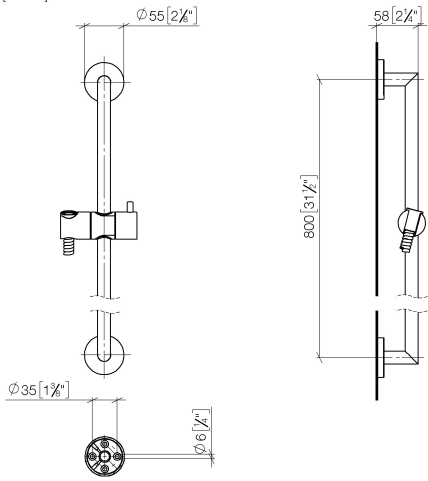

Shower set without hand shower - Chrome

TARA

26 413 625

Fits: TARA, META

- slide bar
- Pipe diameter 18 mm
- rosette Ø 55 mm
- gauge 800 mm
- metal shower hose 1750mm with integrated anti-twist protection
- shower hose connector 3/8"

Required miscellaneous

	Hand shower FlowReduce - Chrome	28 018 979-00 0010
---	--	-----------------------

Recommended miscellaneous

	Wall elbow - Chrome	28 450 625-00
---	----------------------------	---------------

Required miscellaneous

	Hand shower FlowReduce - Chrome	28 012 979-00 0010
---	--	-----------------------

26 413 625

mm [inches]

Certificates

WRAS_2009048. ACS_20 ACC LY 738. IAPMO_4976 (4).

26 413 625

Spare parts list

No.	Item Number	Name	Quantity used	Delivery time
1	05 17 62 500 00 90	fixing set	2	2
2	90 14 10 032 00 90	seal	2	2
3	08 27 62 500-00	rosette	2	10
4	05 28 22 590 01-00	bar	1	10
5	12 580 970-00	Slide unit - Chrome	1	10
6	28 322 970-00	Metal shower hose 1/2" x 3/8" x 1750 mm - Chrome	1	2